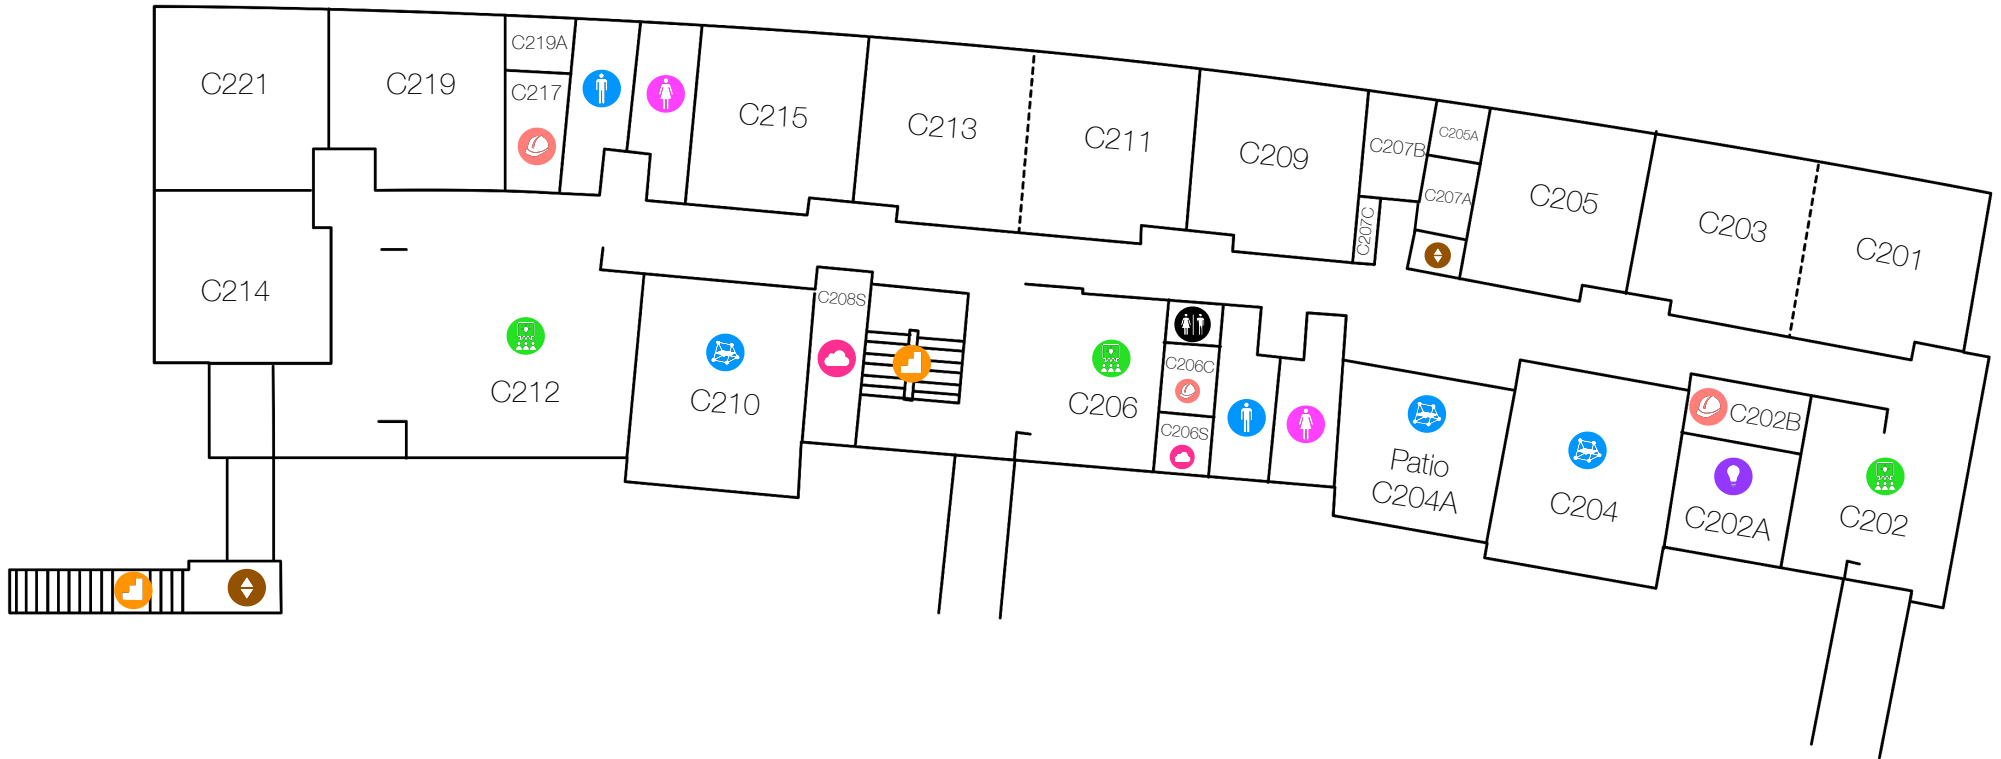

C BUILDING

Level 2

- | | | | |
|---|---------------|---|-----------|
|  | Collaboratory |  | Stairs |
|  | Makerspace |  | Elevator |
|  | Design Studio |  | Custodial |
|  | Storage |  | Restroom |